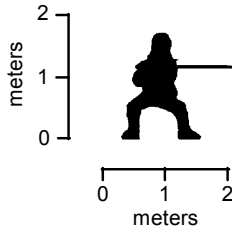

SNLF Fanatics

Axis Japan 1939
Soldier

7

Set#.Unit	Speed	Defense	Attacks:	Short	Med	Long
#3.41	1	5/5	Anti-soldier	9	6	-
common			Anti-vehicle	2	-	-

Special abilities:

Hard Charger - At the end of your movement phase, remove any face-up Disrupted counters from this unit.

Hand to Hand 12 - This unit has an attack value of 12 against Soldiers in its hex. This attack ignores cover.

Close Assault 6 - This unit has an attack value of 6 against Vehicles in its hex. This attack ignores cover.

Analysis:

The Japanese are weak on armor, but strong on infantry, and the SNLF Fanatic is their best. It has the 5/5 defense found only among Allied infantry on the Rangers, "Screaming Eagle" or Defiant Paratroopers, but its "Hand to Hand 12" and "Hard Charger" abilities can take them out easily in the same hex. Combine them with an Imperial Sergeant to add the "Banzai Charge" ability, and Allied infantry will flee, as will many vehicles due to the "Close Assault 6" ability. They are a little pricey, but well worth it.

Pick up 1 on the Japanese Recon Detachment or SNLF Platoons for ~5 points.

Rating: ★★★★★☆

Percent chance of ≥1 hit, normal attack (success on 4, 5, 6)

Soldier's defense:	3	4	5	Vehicle's defense:	2	3	4	5
<i>Hand to Hand</i>	98	93	81	<i>Close Assault</i>	89	66	34	11
<i>Short range</i>	91	75	50	<i>Short range</i>	25	0	0	0
<i>Med range</i>	66	34	11